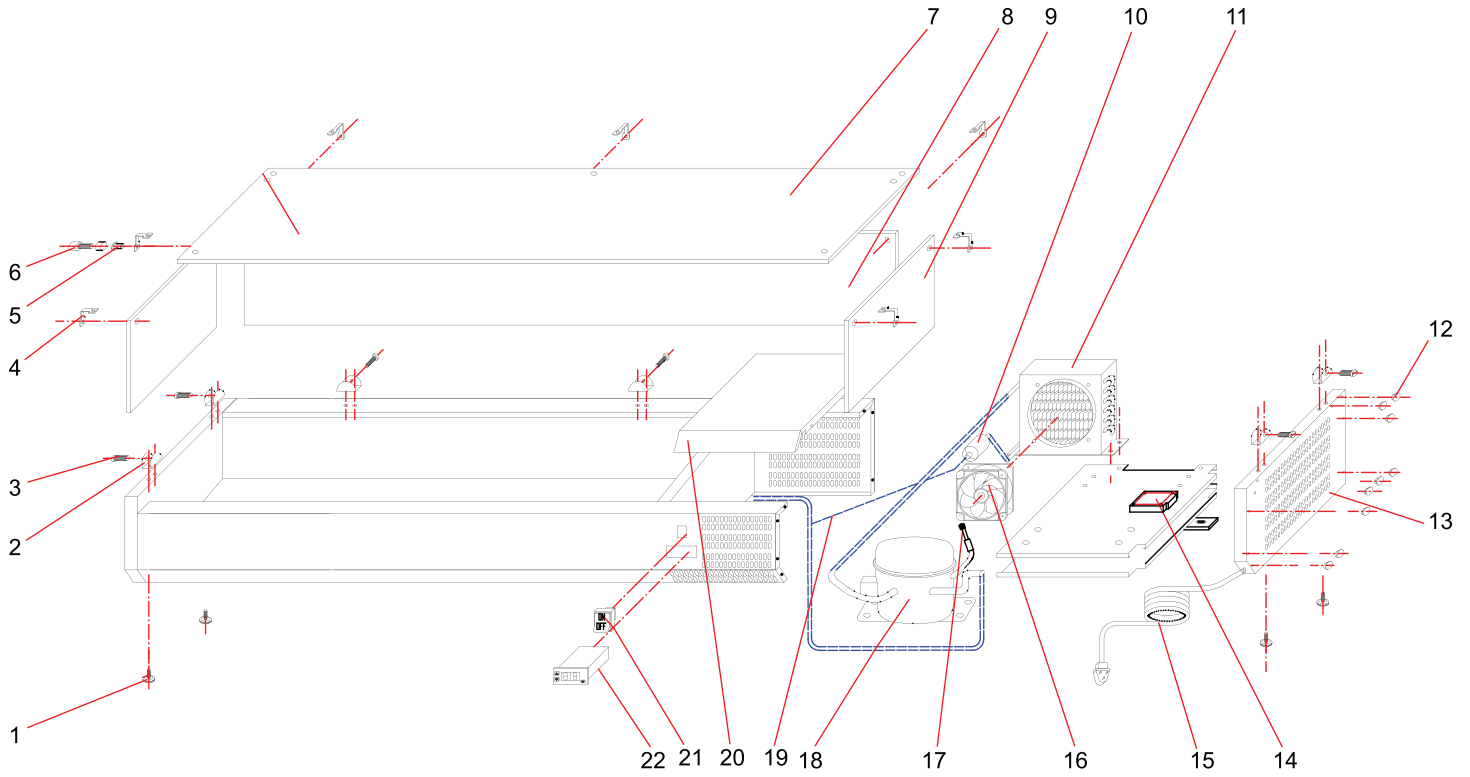

Parts Breakdown

Model RS-CN-0009-P 39595

Parts Breakdown

Model RS-CN-0009-P 39595

Item No.	Description	Position	Item No.	Description	Position	Item No.	Description	Position
74597	Feet for 39595	1	74605	Side Glass for 39595	9	74613	Charging Valve for 39595	17
74598	Glass Fixing Clip for 39595	2	74606	Filter Drier for 39595	10	74614	Compressor for 39595	18
74599	Glass Fixing Screw for 39595	3	74607	Condenser for 39595	11	74615	Capillary Tube for 39595	19
74600	Glass Linking Clip for 39595	4	74608	Plastic Cap for 39595	12	74616	Unit Room Cover for 39595	20
74601	Bushing for 39595	5	74609	Side Cover for 39595	13	74617	Main Switch for 39595	21
74602	Glass Fixing Nut Bolt for 39595	6	74610	Junction Box for 39595	14	42142	Dixell Thermostat for 39595	22
74603	Top Glass for 39595	7	74611	Plug for 39595	15	60983	Pan Divider (13"x1.5") for 39595	
74604	Back Glass for 39595	8	74612	Condenser Fan for 39595	16			